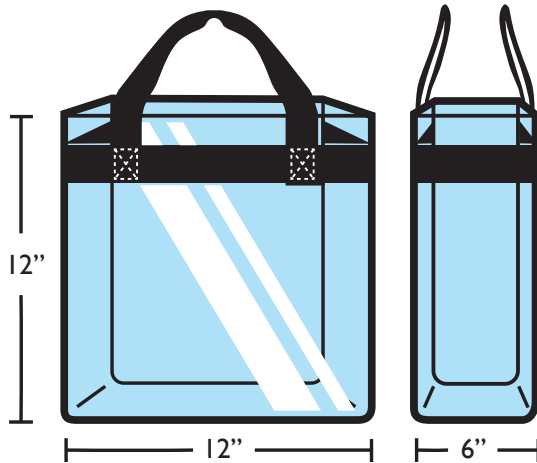

The Peoria Sport Complex's public safety policy limits the type of bags which you can bring into the stadium. This will speed entry on game days and provide a safer, more convenient day at the stadium.

Approved Bags

Clear Tote

Plastic, vinyl or PVC and not to exceed 12"x12"x6"

Plastic Storage Bag

1 gallon, resealable, clear

Small Clutch Bags / Wallets

All small clutch bags and wallets (approximately the size of a hand) within your clear tote must be **no larger than 4.5" x 6.5"**